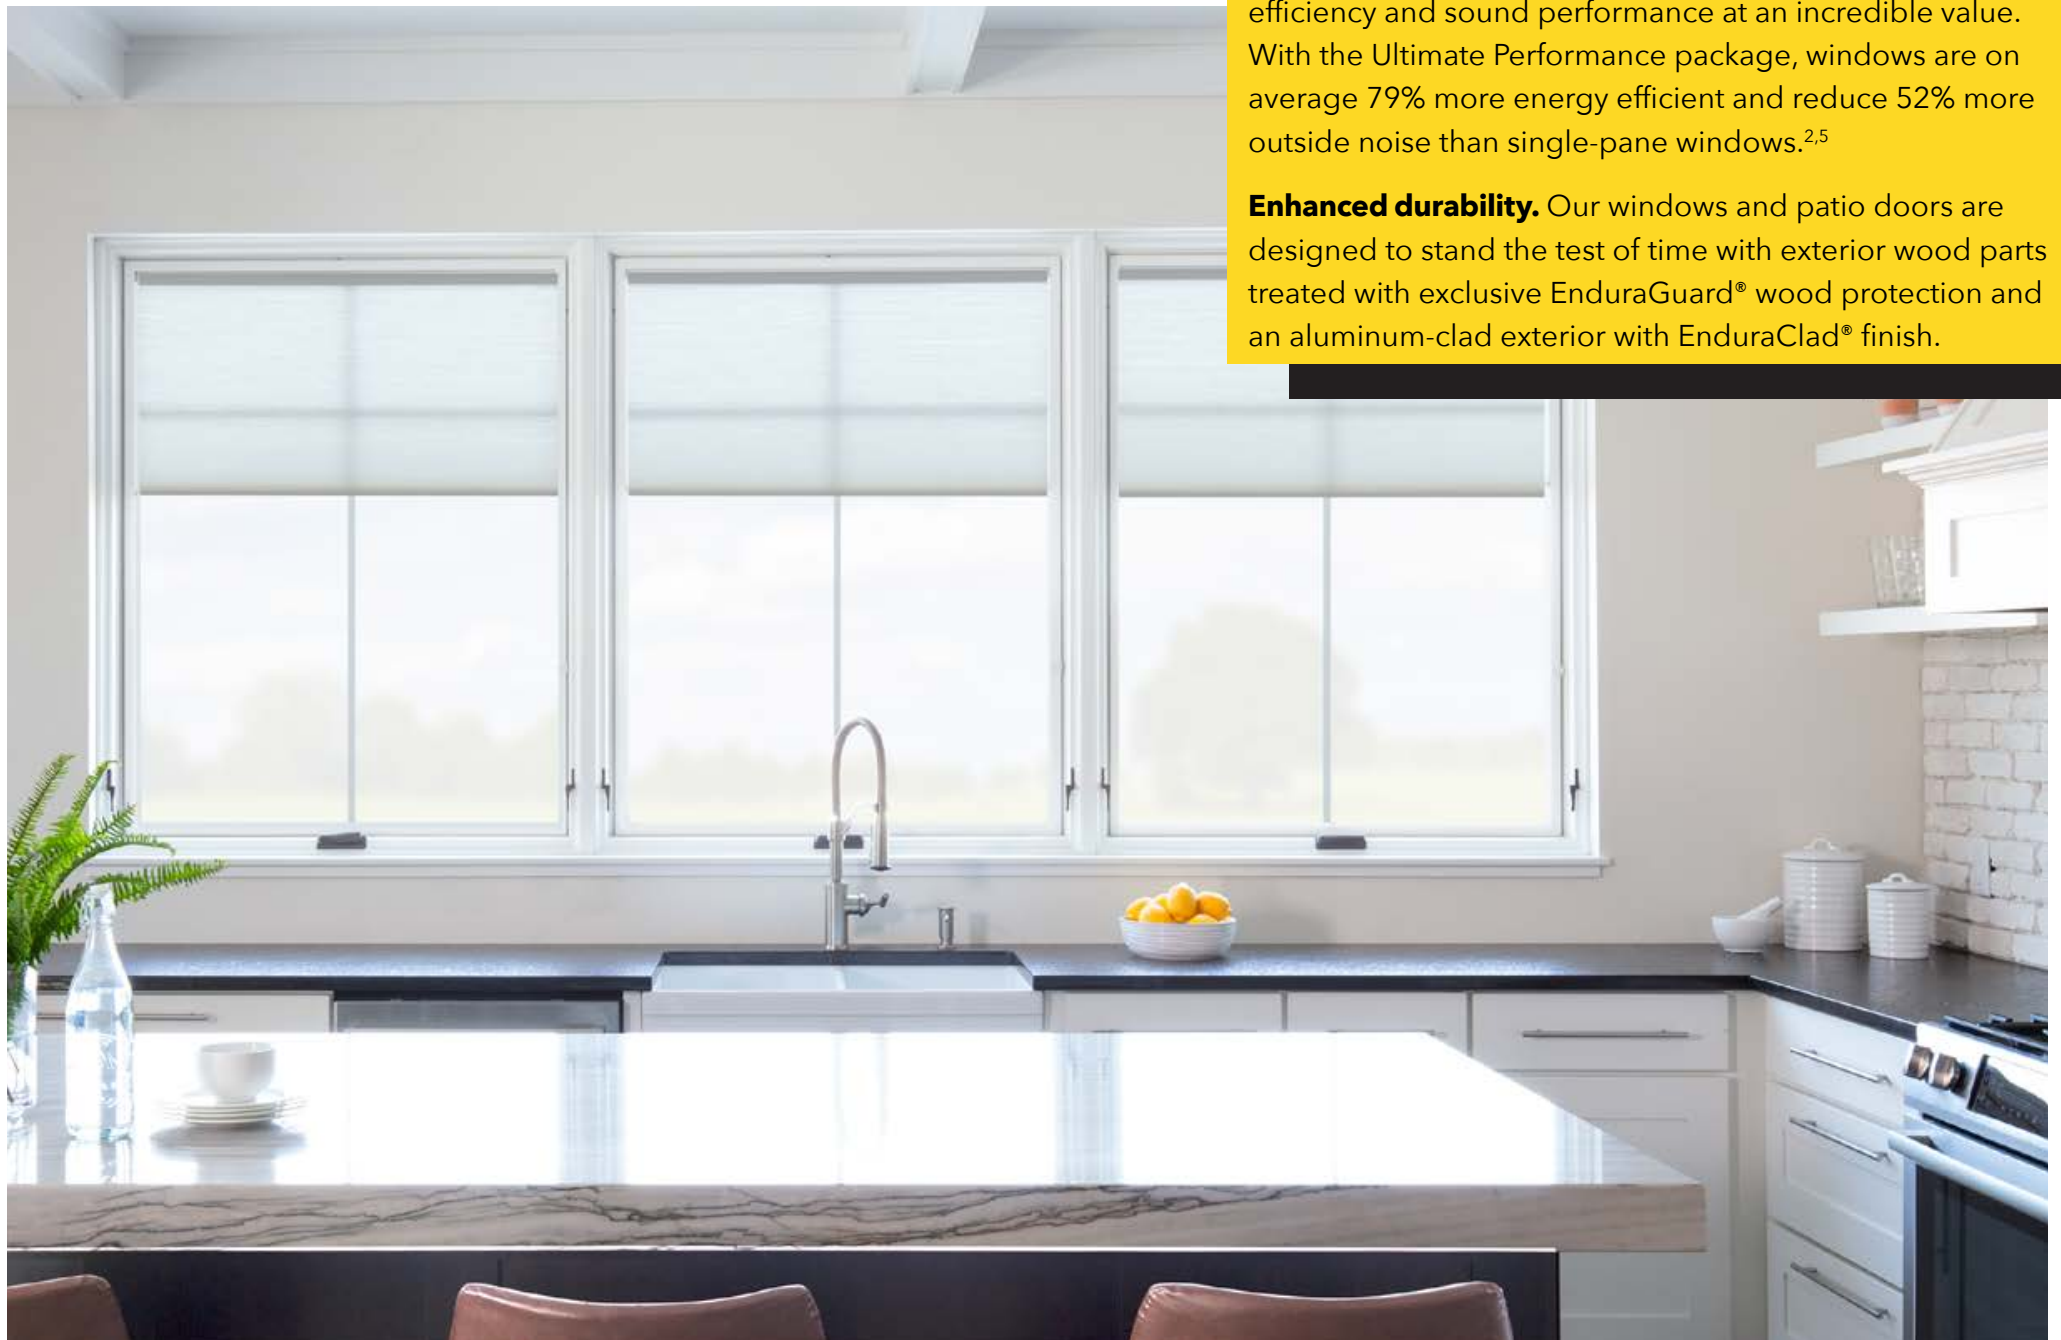

83% more energy efficient²

On average compared to single-pane windows – with performance solutions for improved comfort.

Redefining performance. Get both unrivaled energy efficiency and sound performance at an incredible value. With the Ultimate Performance package, windows are on average 79% more energy efficient and reduce 52% more outside noise than single-pane windows.^{2,5}